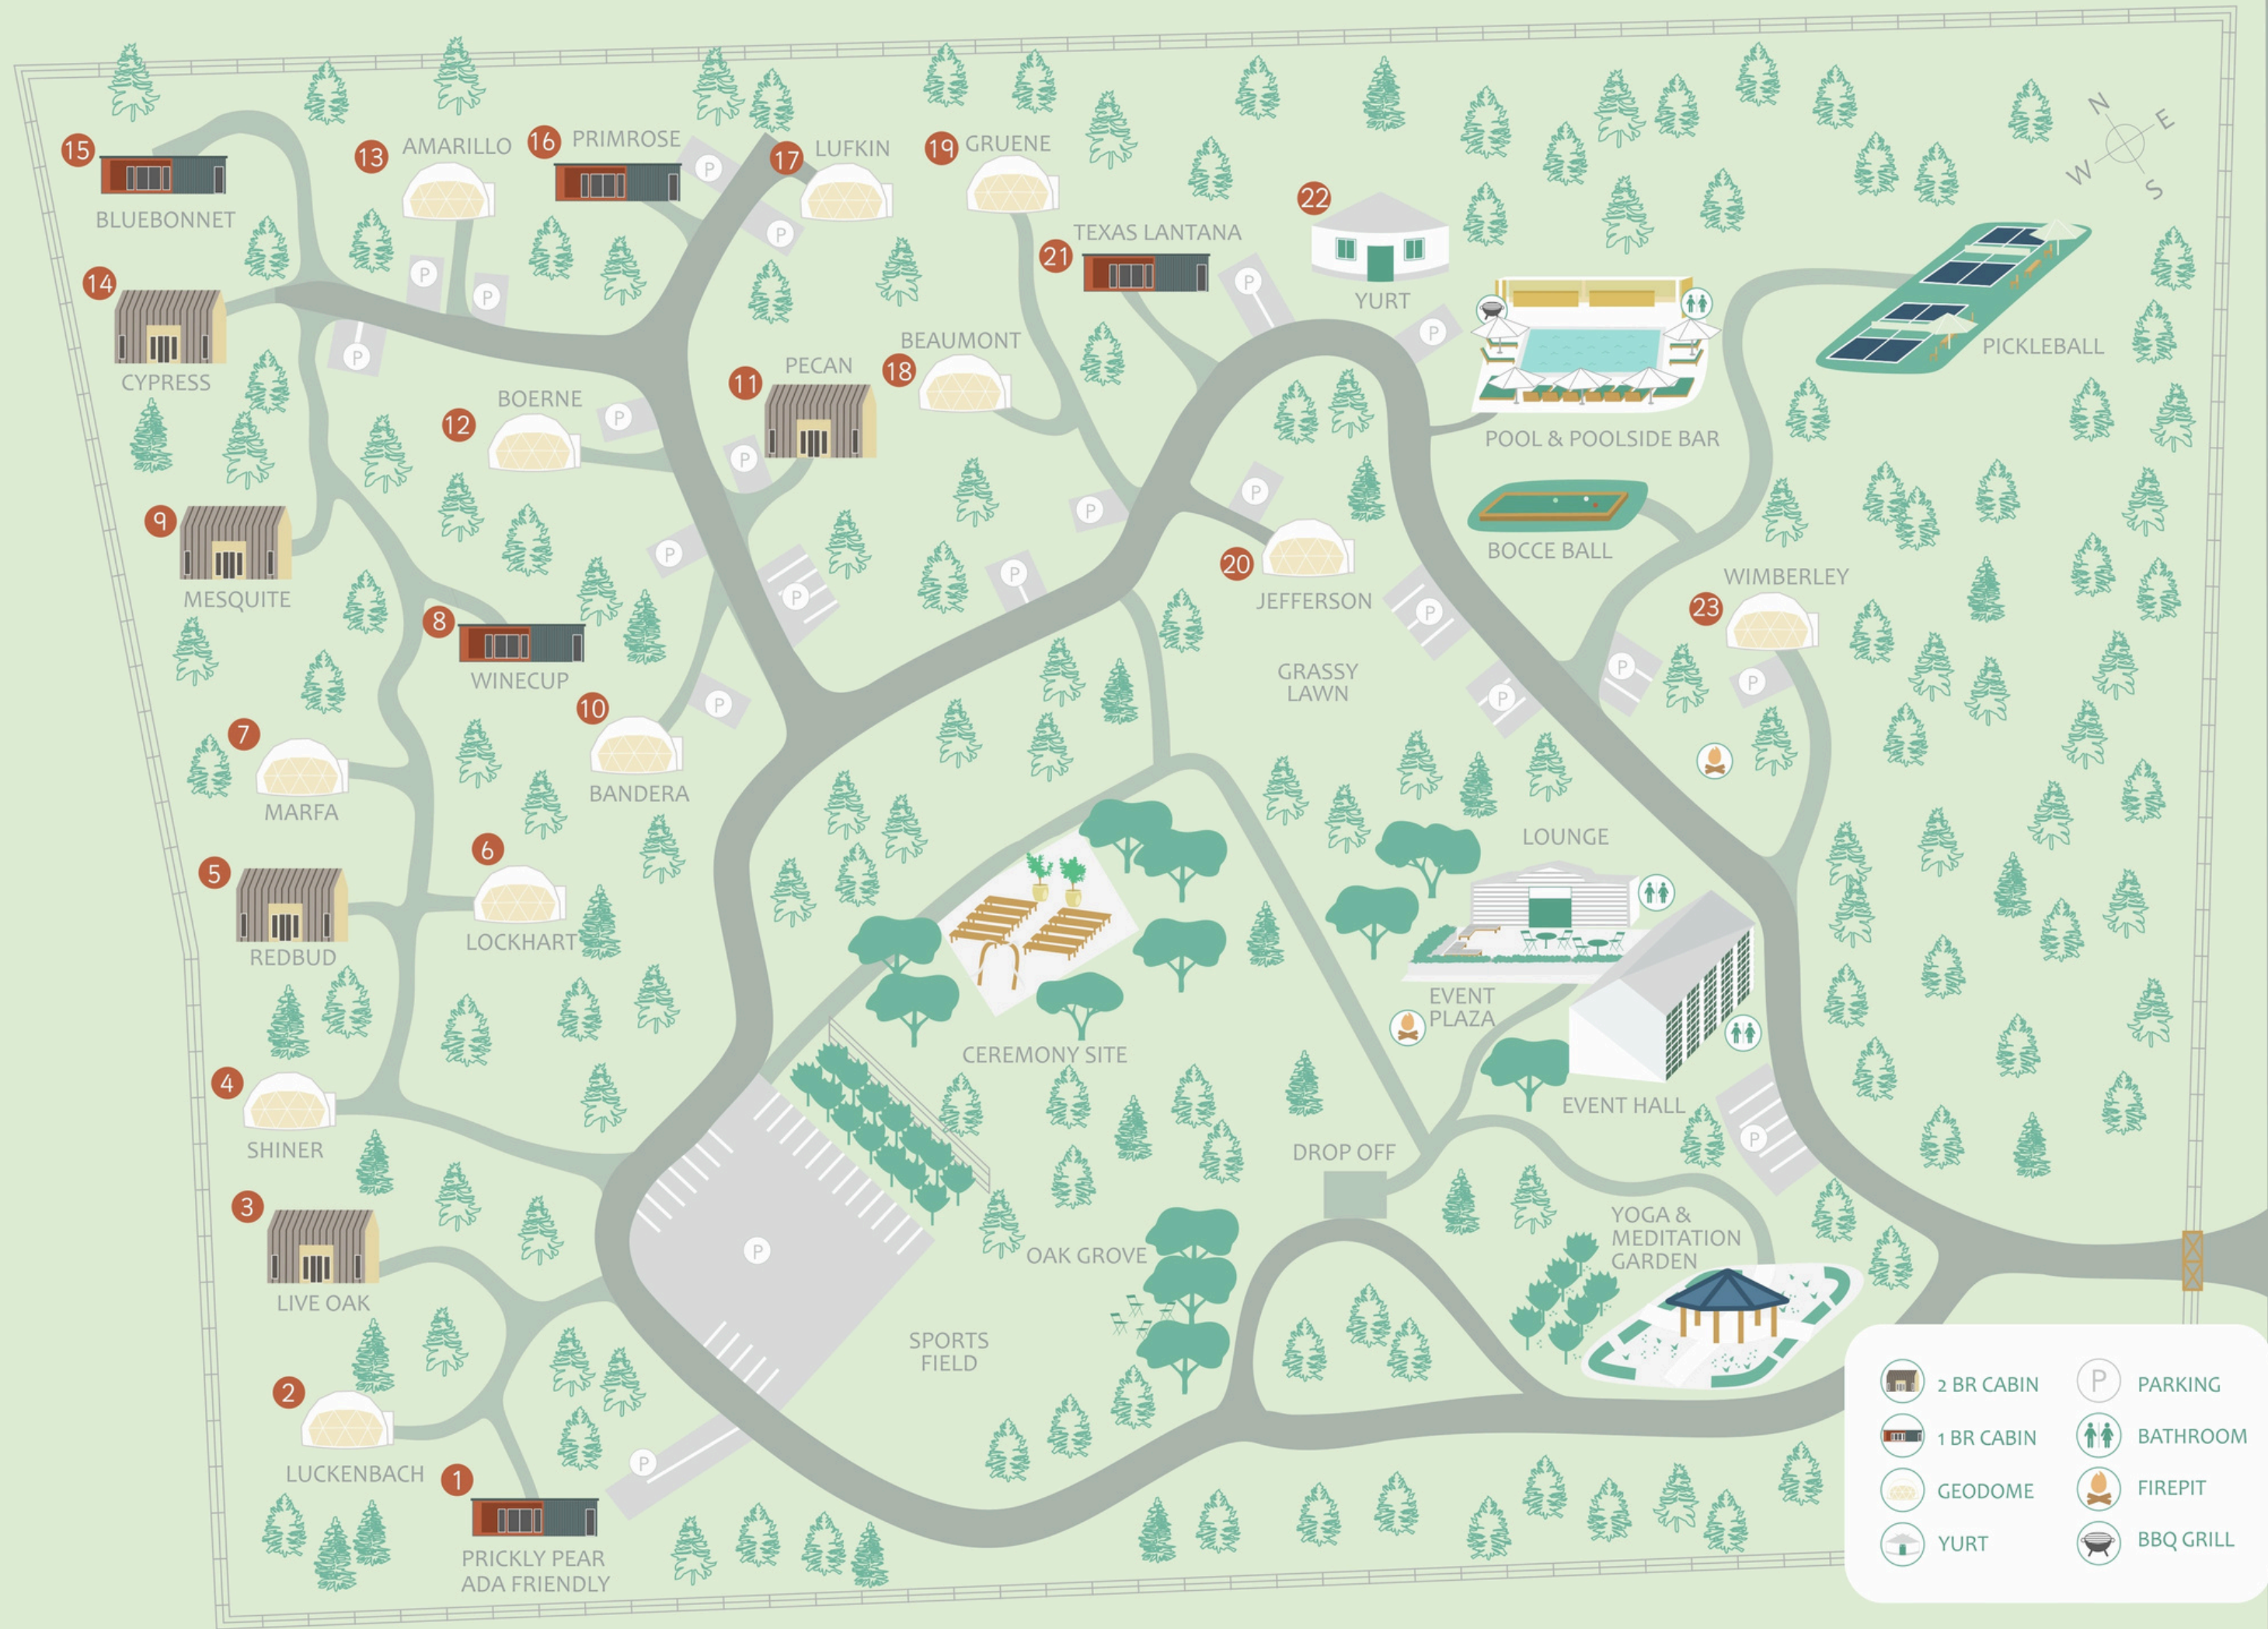

Property Map

BURNETT RANCH ROAD