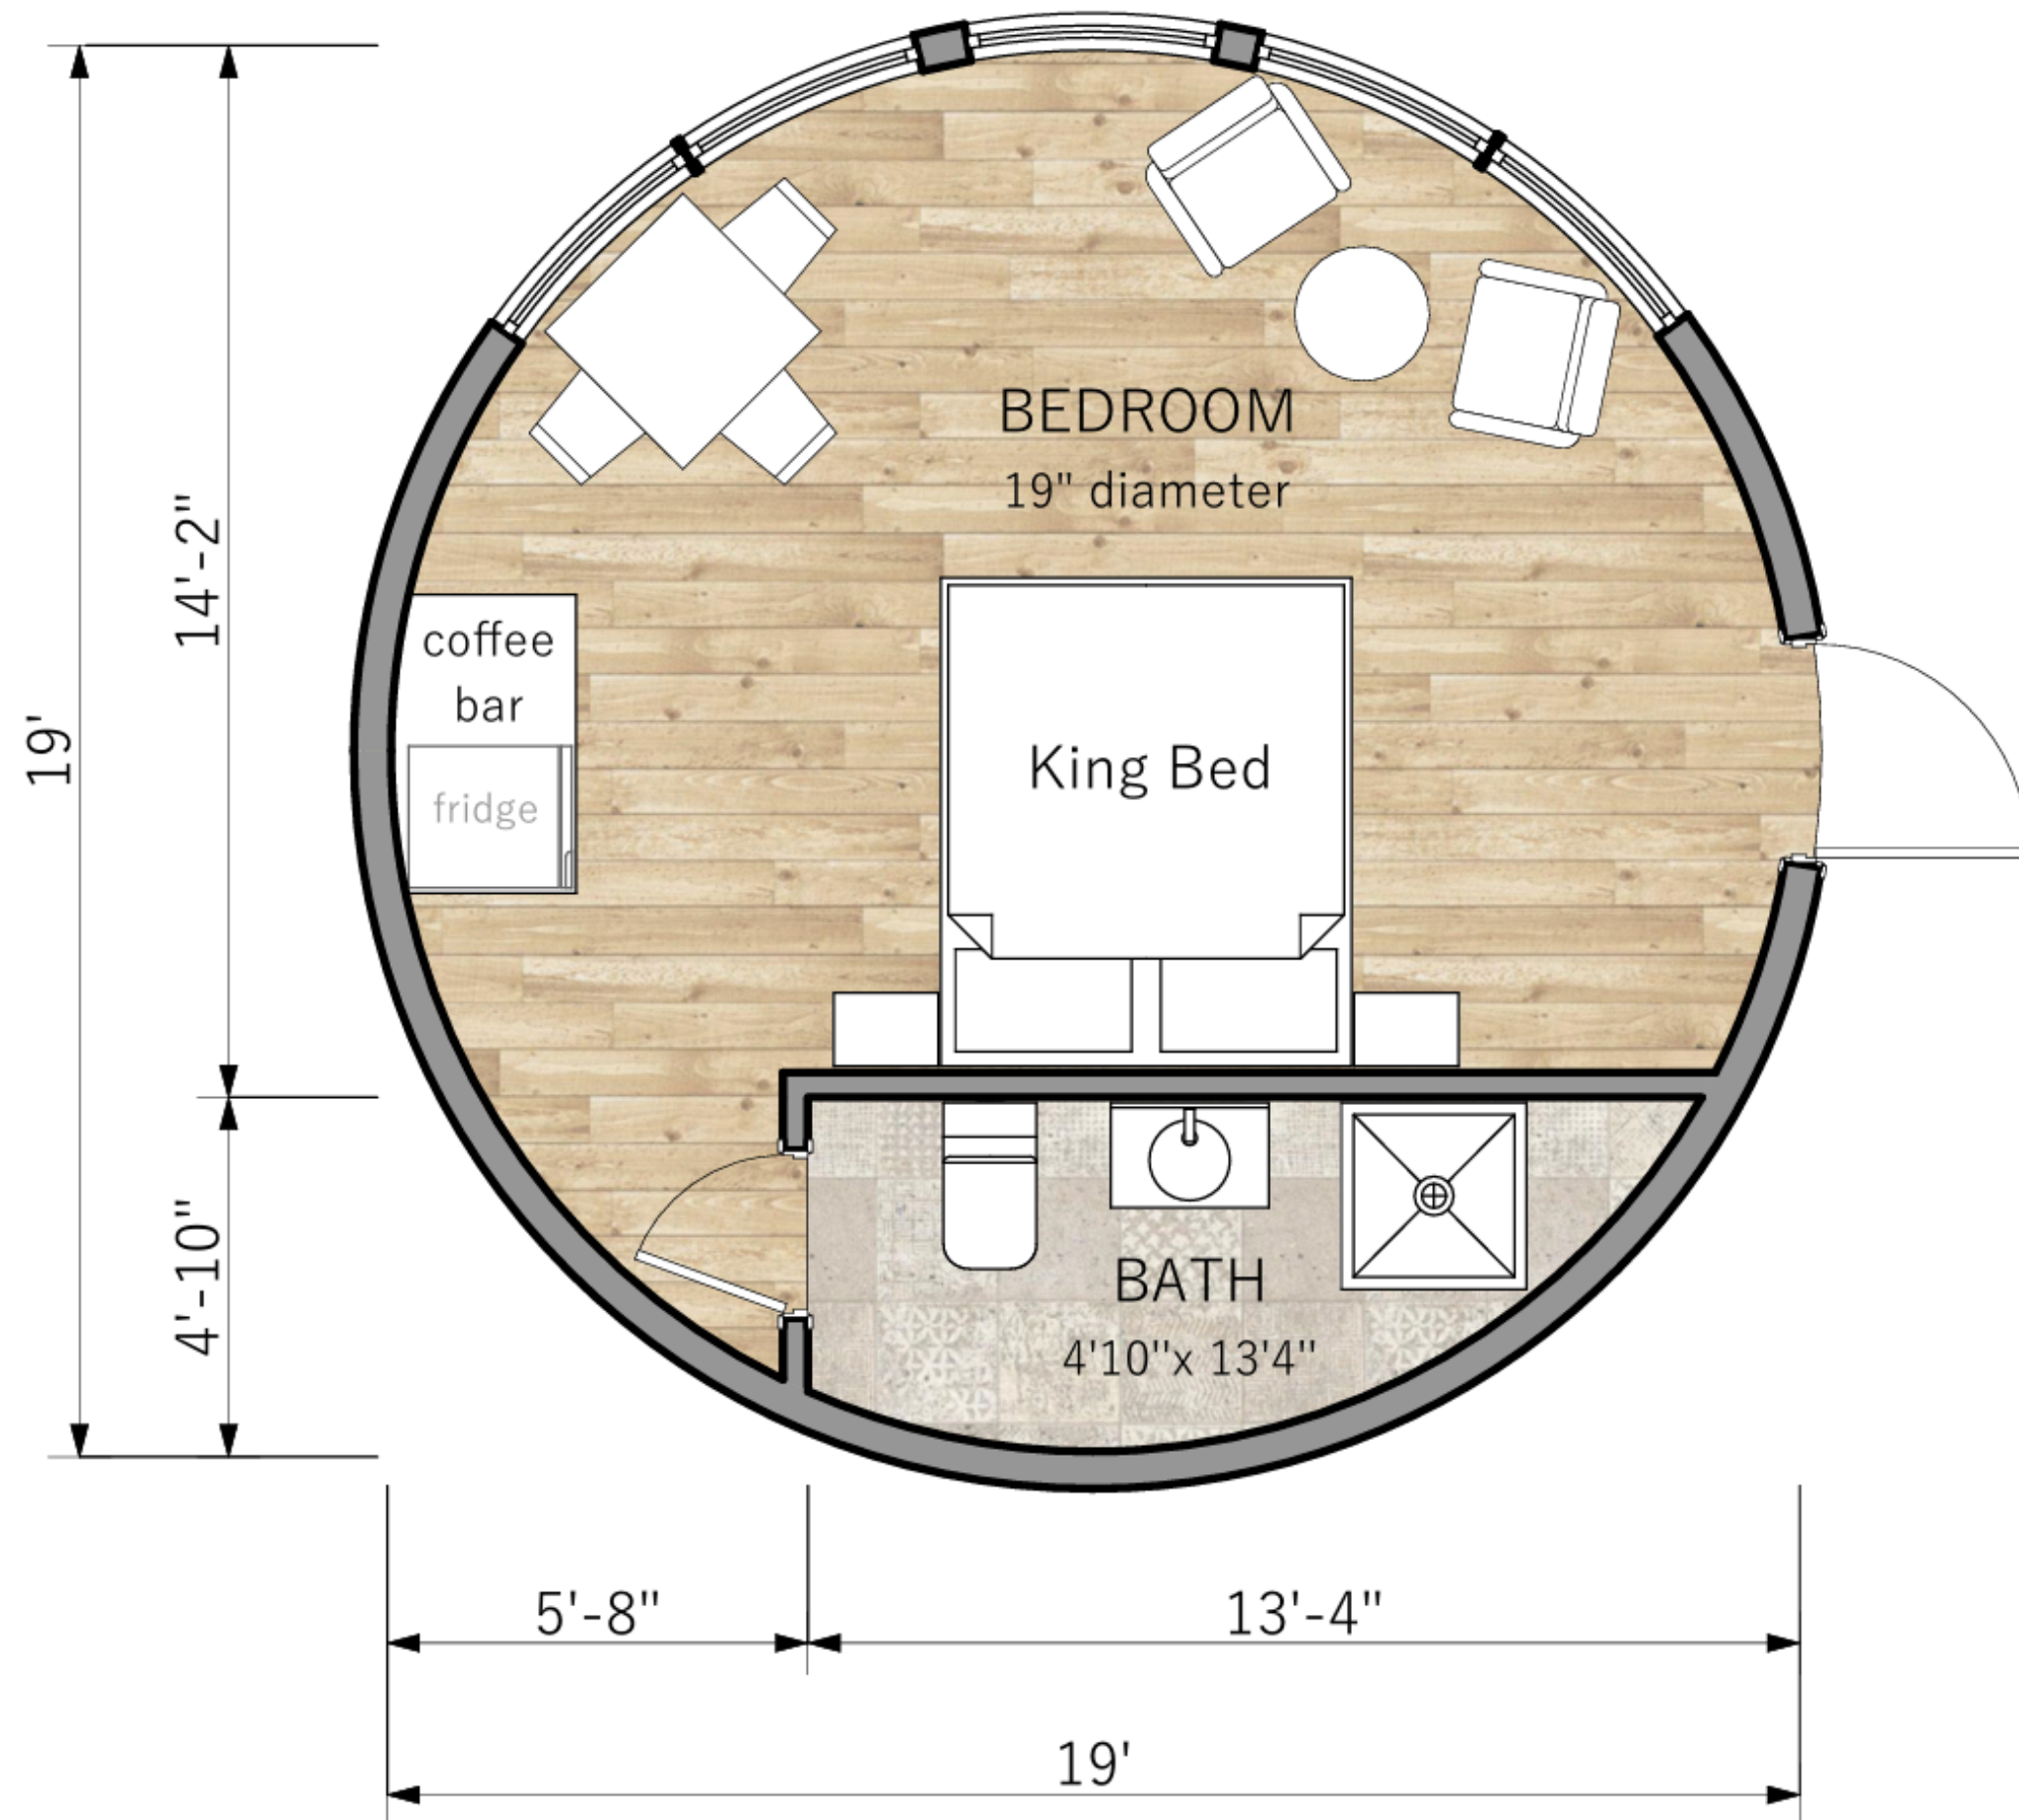

THE CEDARS RANCH FLOOR PLANS

EVENT HALL

EVENT LOUNGE

GRAND CABIN 1st FLOOR

GRAND CABIN LOFT FLOOR

DELUXE CABIN

GEODOME SUITE

XL GEODOME