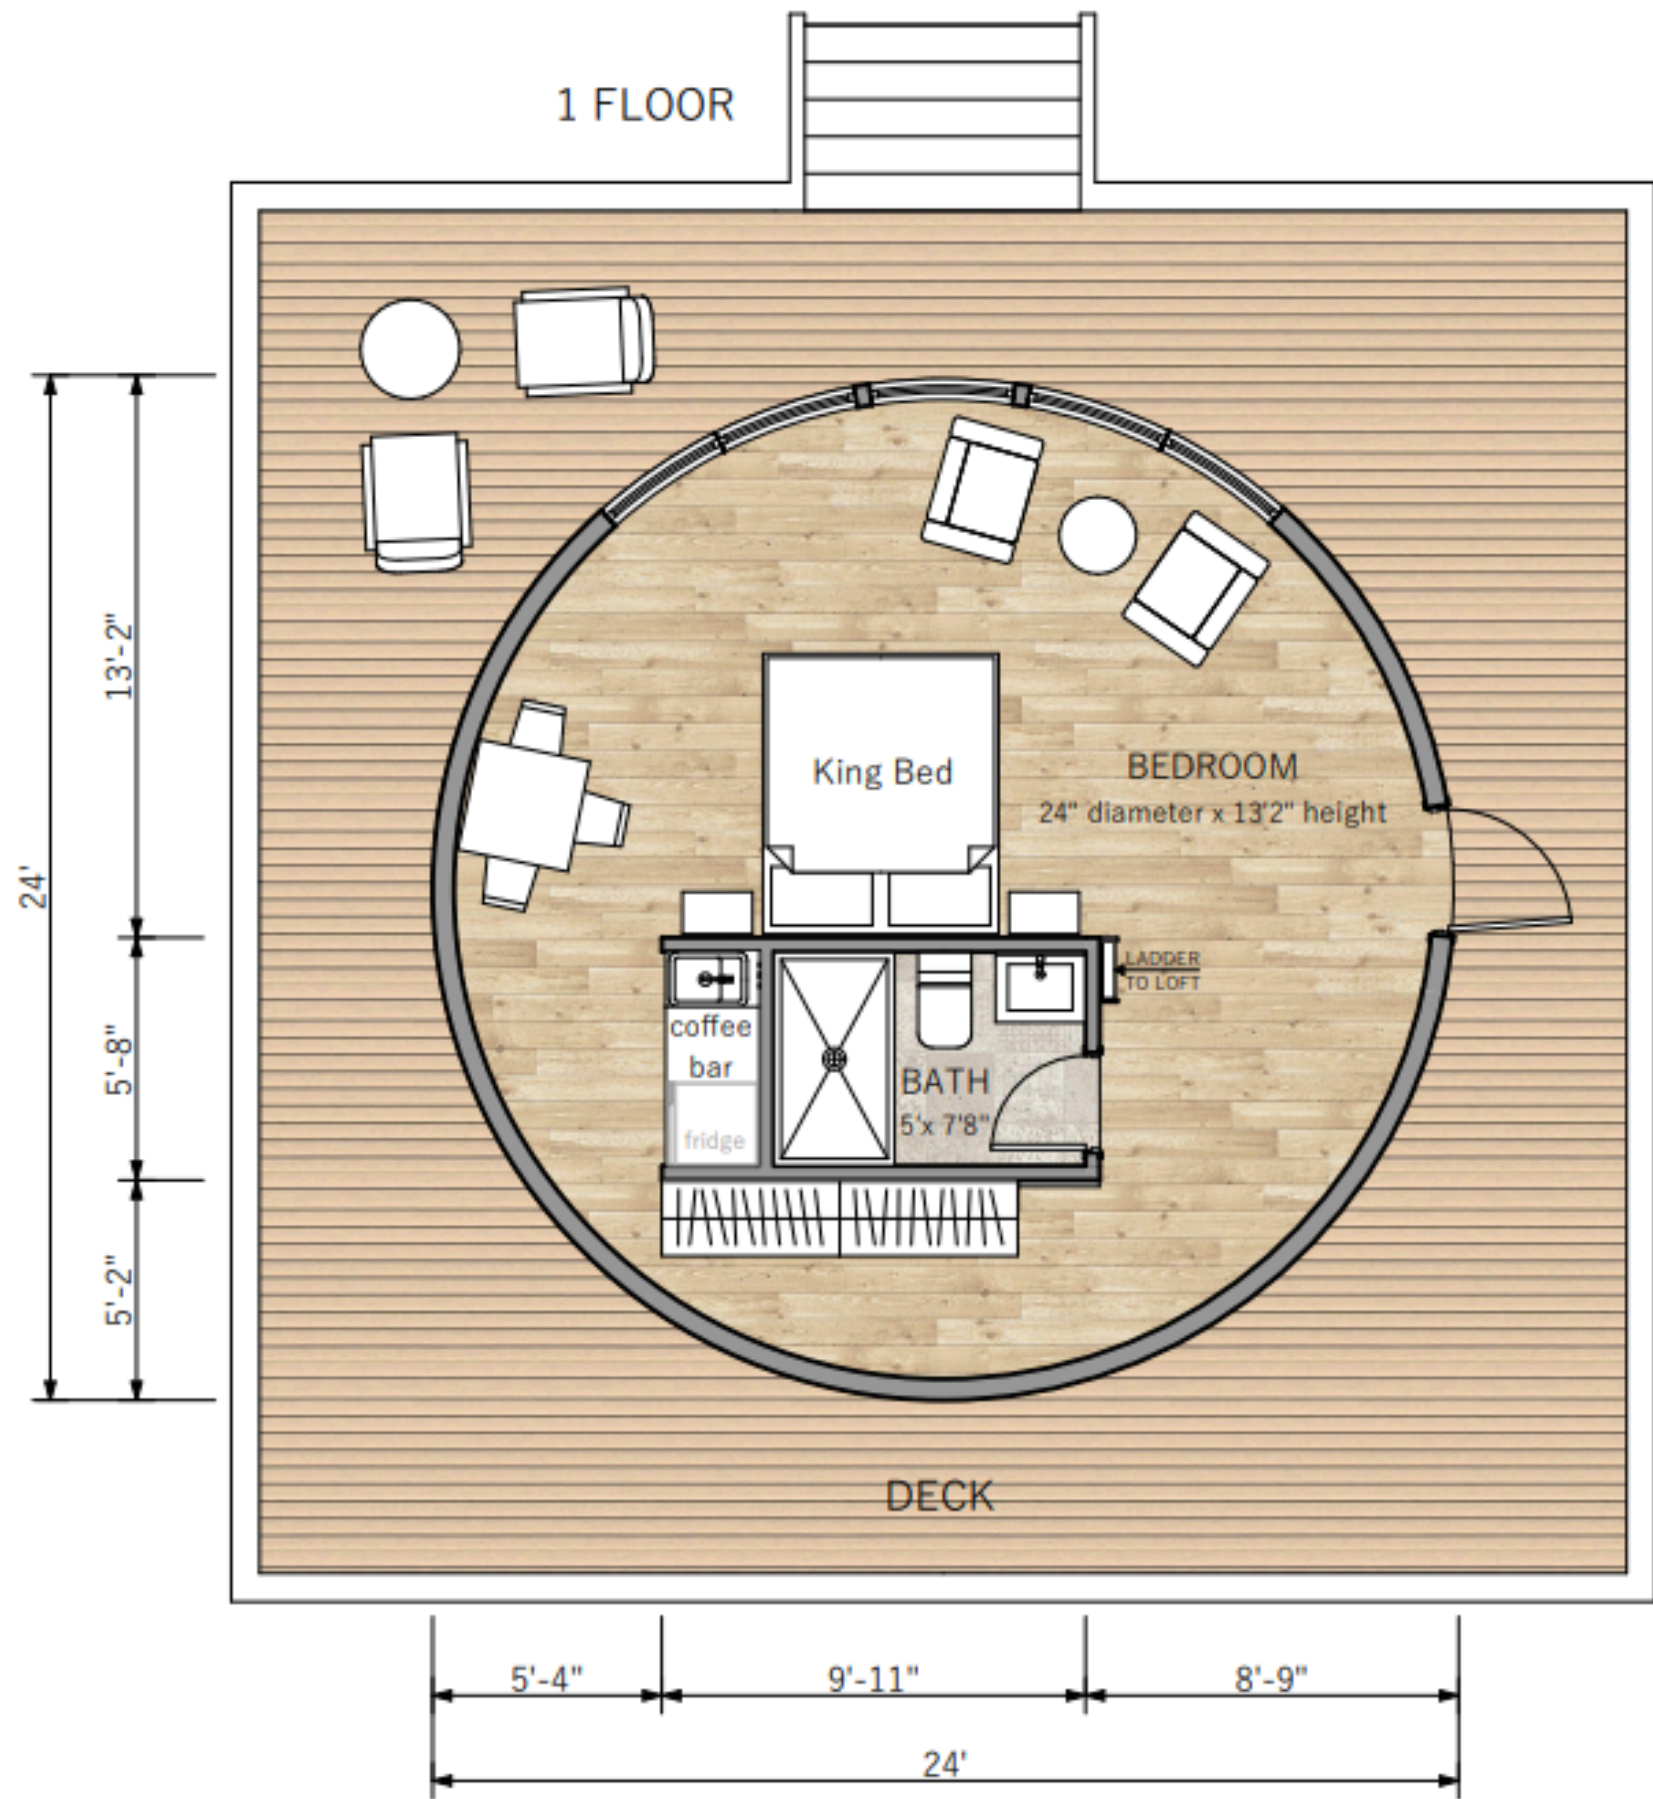

THE CEDARS RANCH FLOOR PLANS

EVENT HALL

EVENT LOUNGE

GRAND CABIN 1st FLOOR

GRAND CABIN LOFT FLOOR

DELUXE CABIN

GEODOME SUITE

XL GEODOME