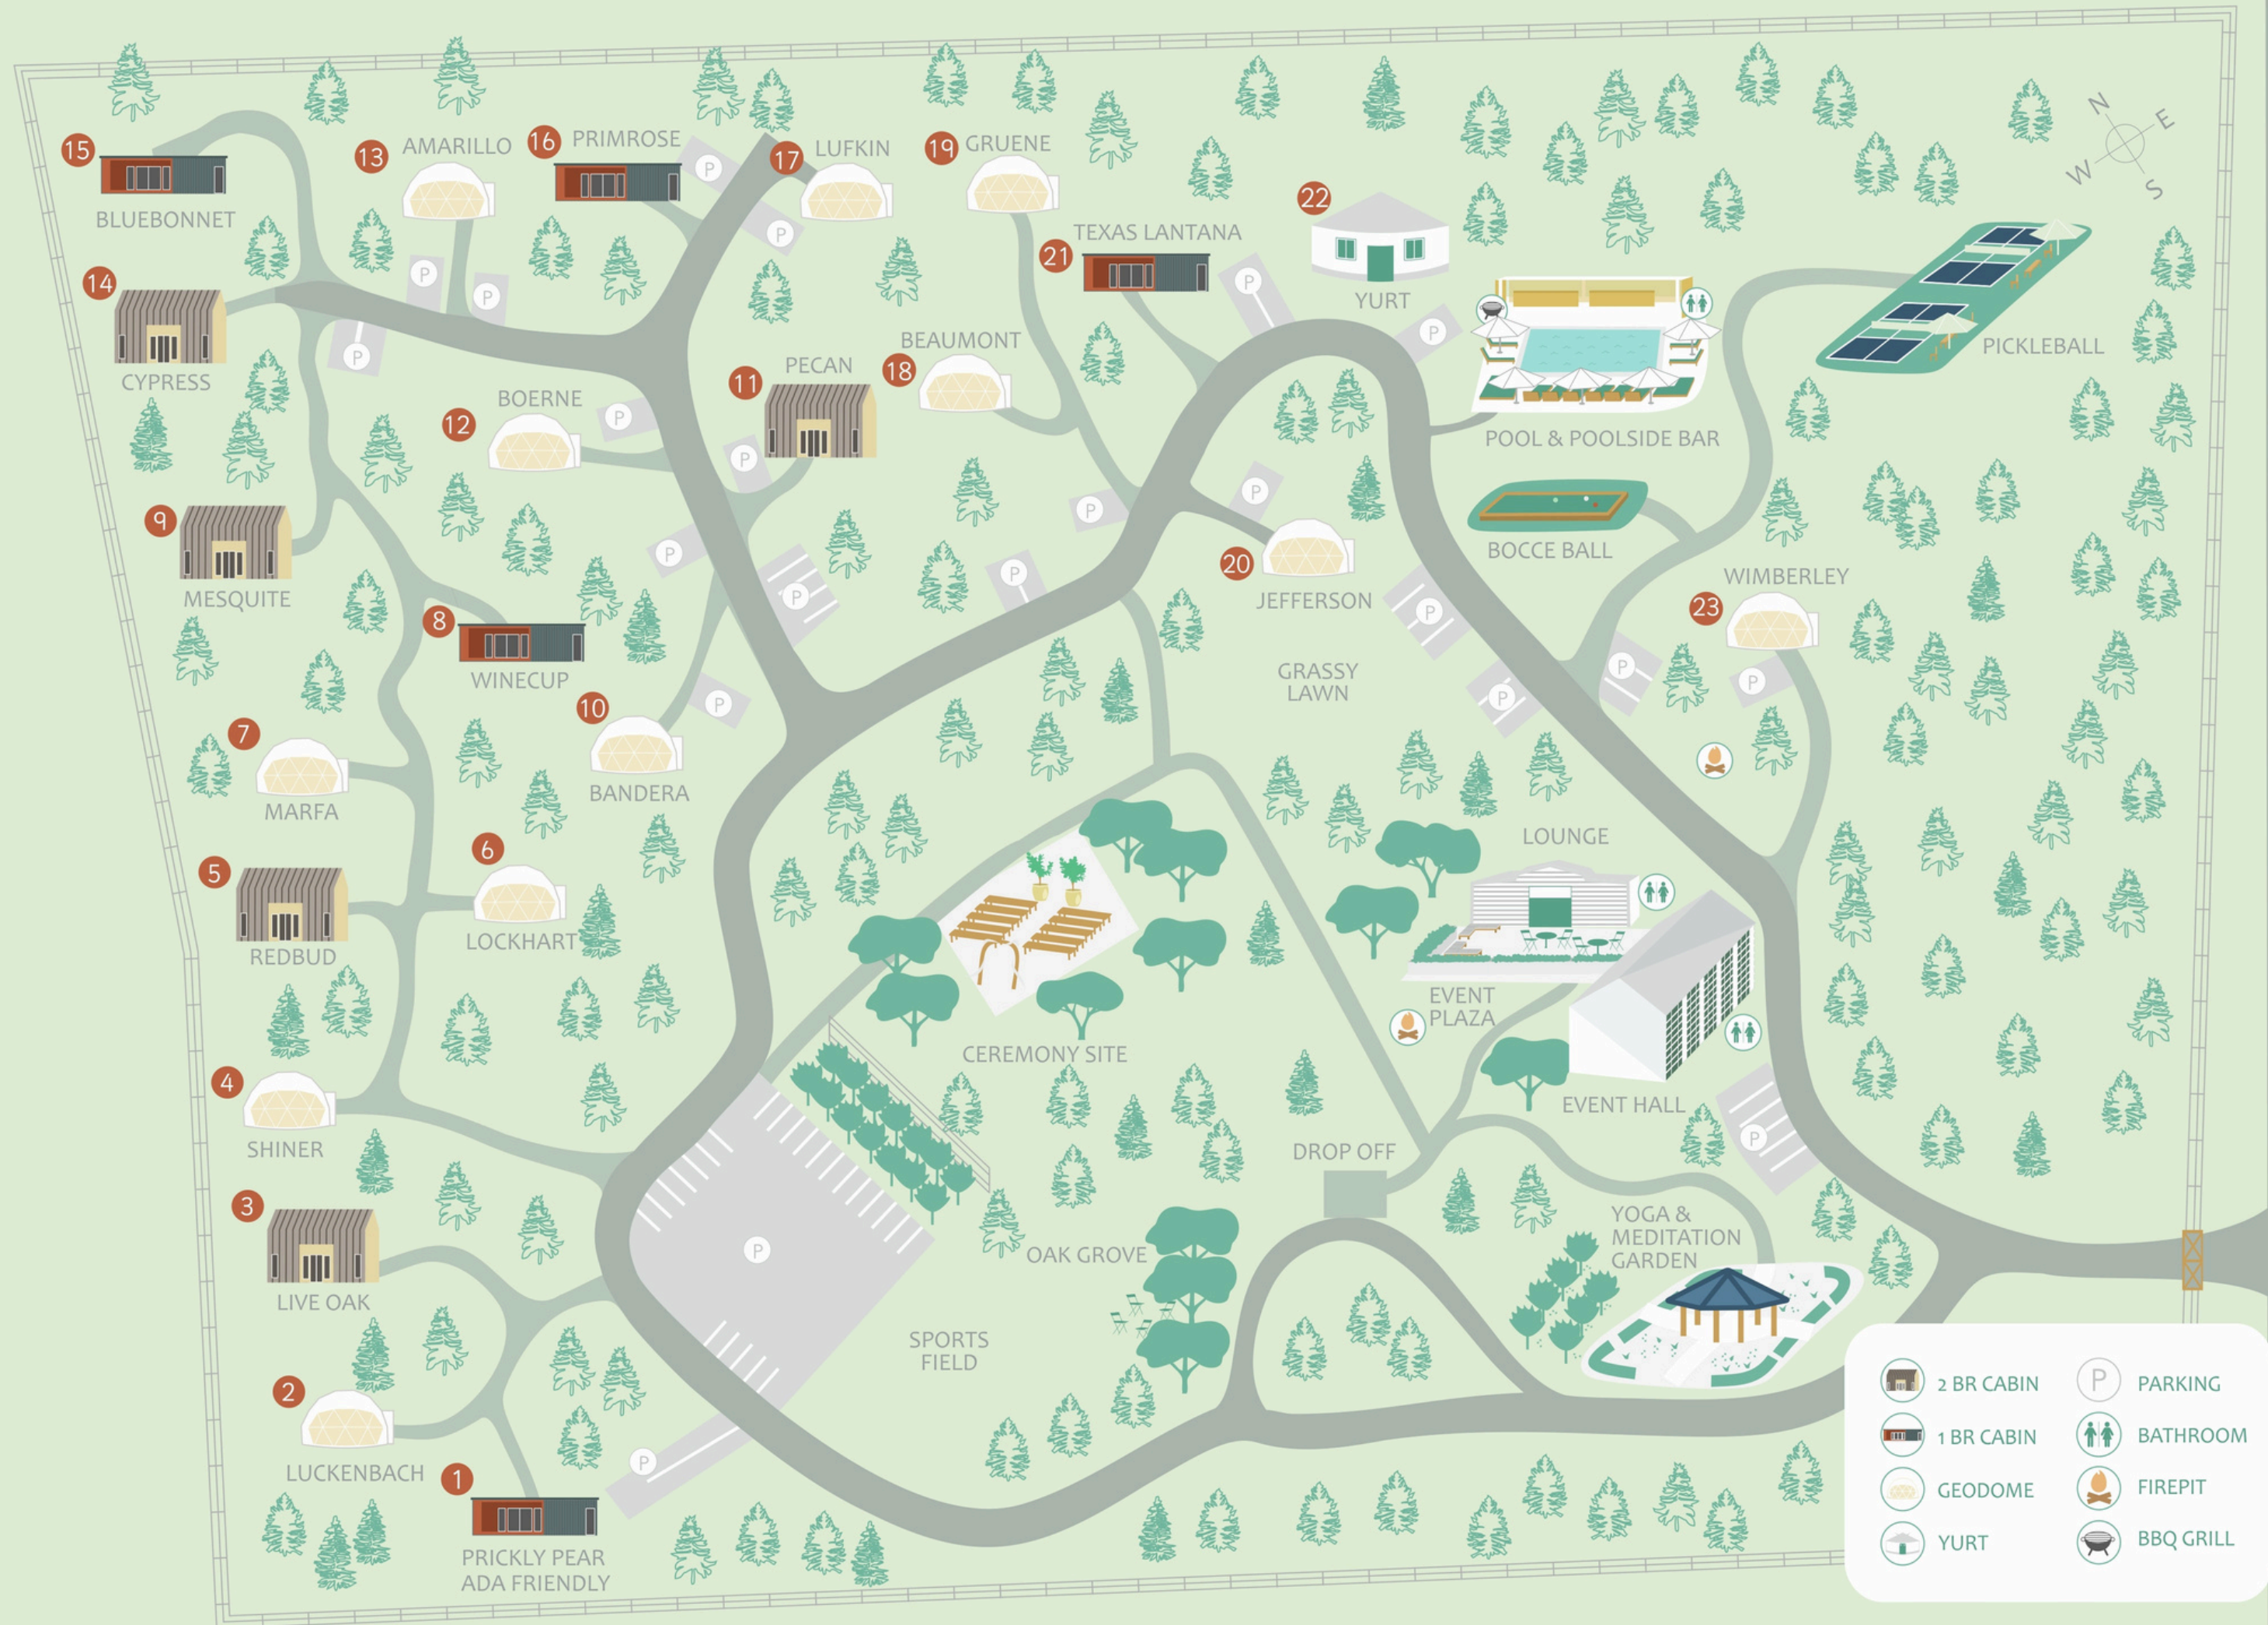

# Geodome Suites

1 BR / 1 BATH  
(2 UNITS)

Spherical geodesic dome one-bedroom suite with a king bed, full bathroom, small kitchenette, and a huge panoramic curved window stretching 16 feet allowing guests to lie in bed and view the natural scenery without leaving their cozy home.

# Property Map

	2 BR CABIN		PARKING
	1 BR CABIN		BATHROOM
	GEODOME		FIREPIT
	YURT		BBQ GRILL