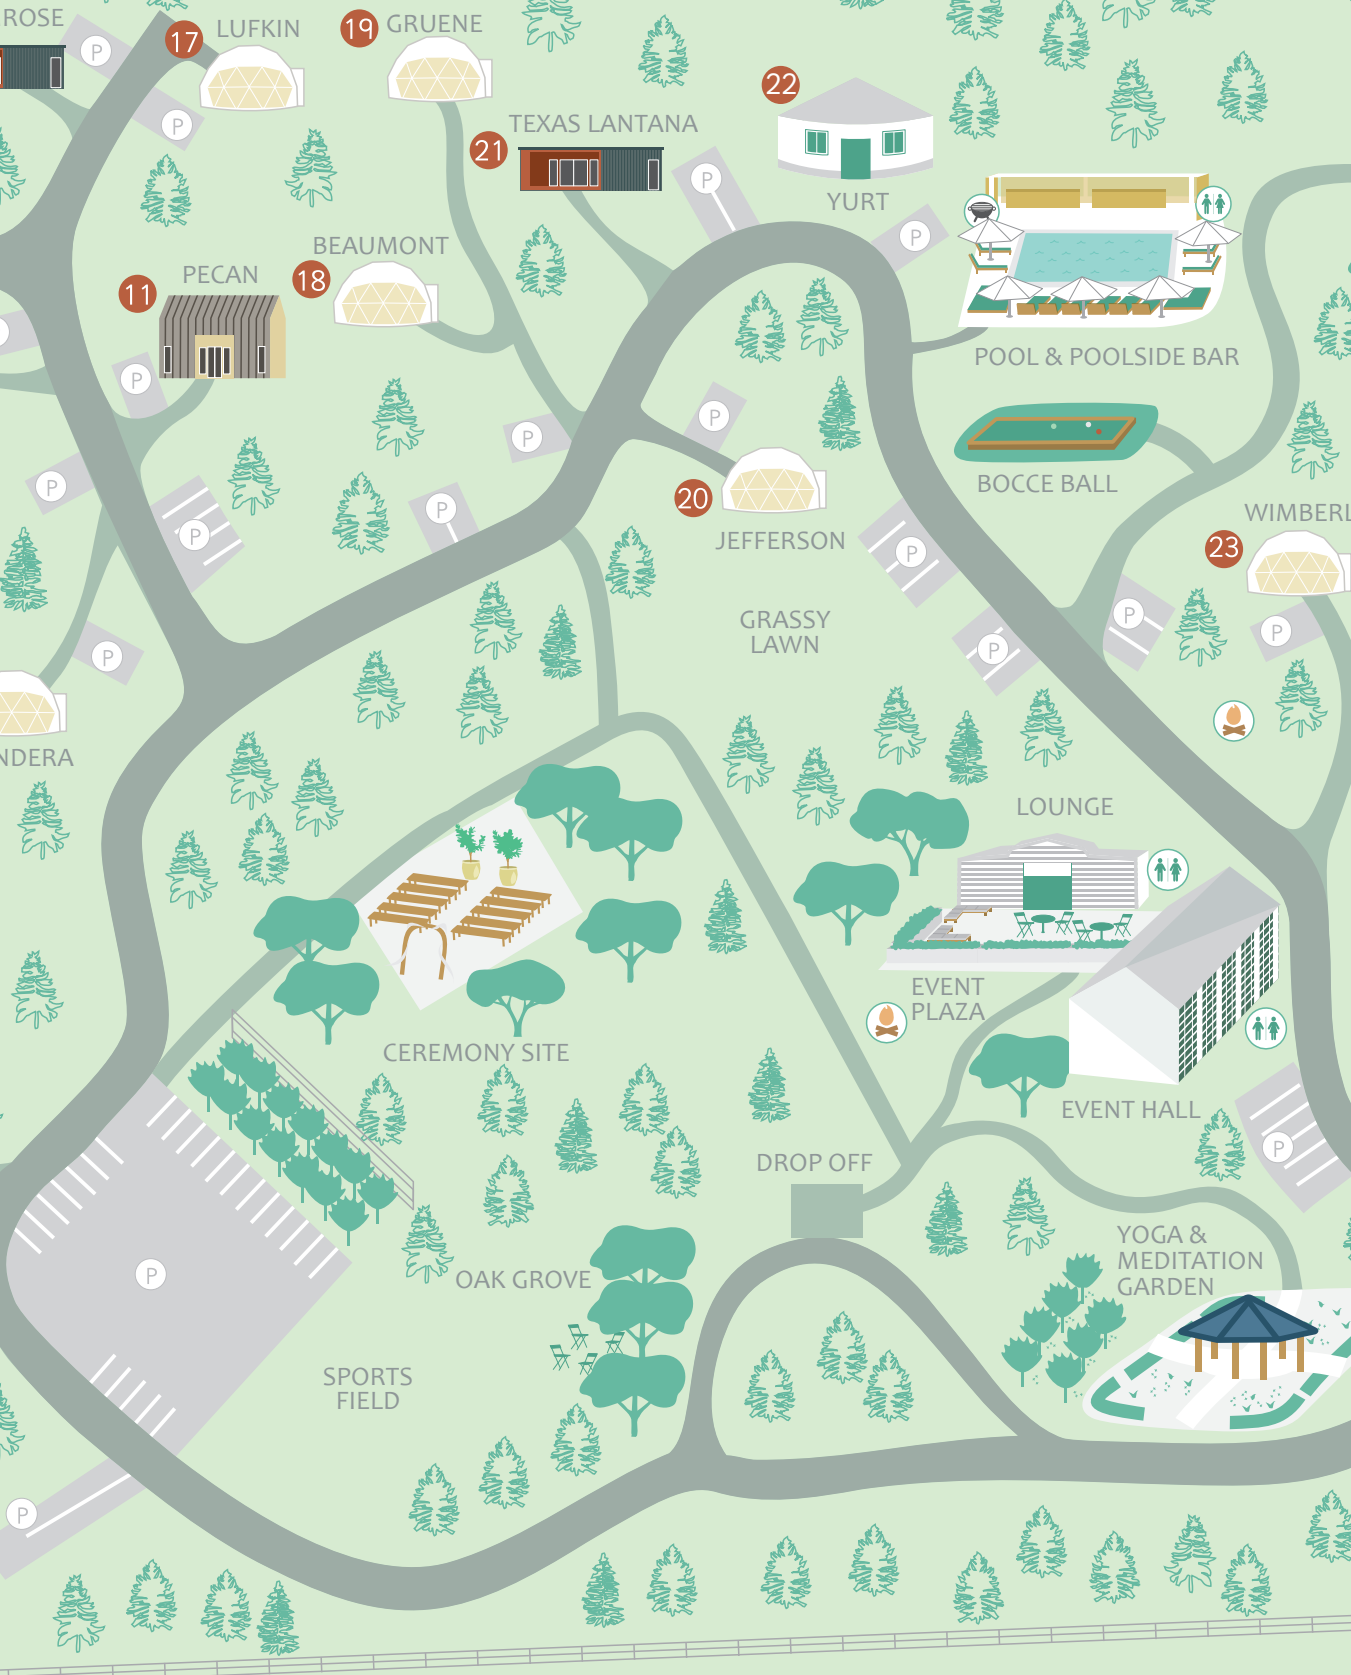

- 15 BLUEBONNET
- 14 CYPRESS
- 9 MESQUITE
- 7 MARFA
- 5 REDBUD
- 4 SHINER
- 3 LIVE OAK
- 2 LUCKENBACH
- 1 PRICKLY PEAR ADA FRIENDLY
- 13 AMARILLO
- 16 PRIMROSE
- 12 BOERNE
- 10 BANDERA
- 6 LOCKHART
- 8 WINECUP
- 11 PECAN
- 17 LUFKIN
- 18 BEAUMONT
- 19 GRUENE
- 21 TEXAS LANTANA
- 20 JEFFERSON
- 22 YURT
- 23 WIMBERLEY

	2 BR CABIN		PARKING
	1 BR CABIN		BATHROOM
	GEODOME		FIREPIT
	YURT		BBQ GRILL

BURNETT RANCH ROAD