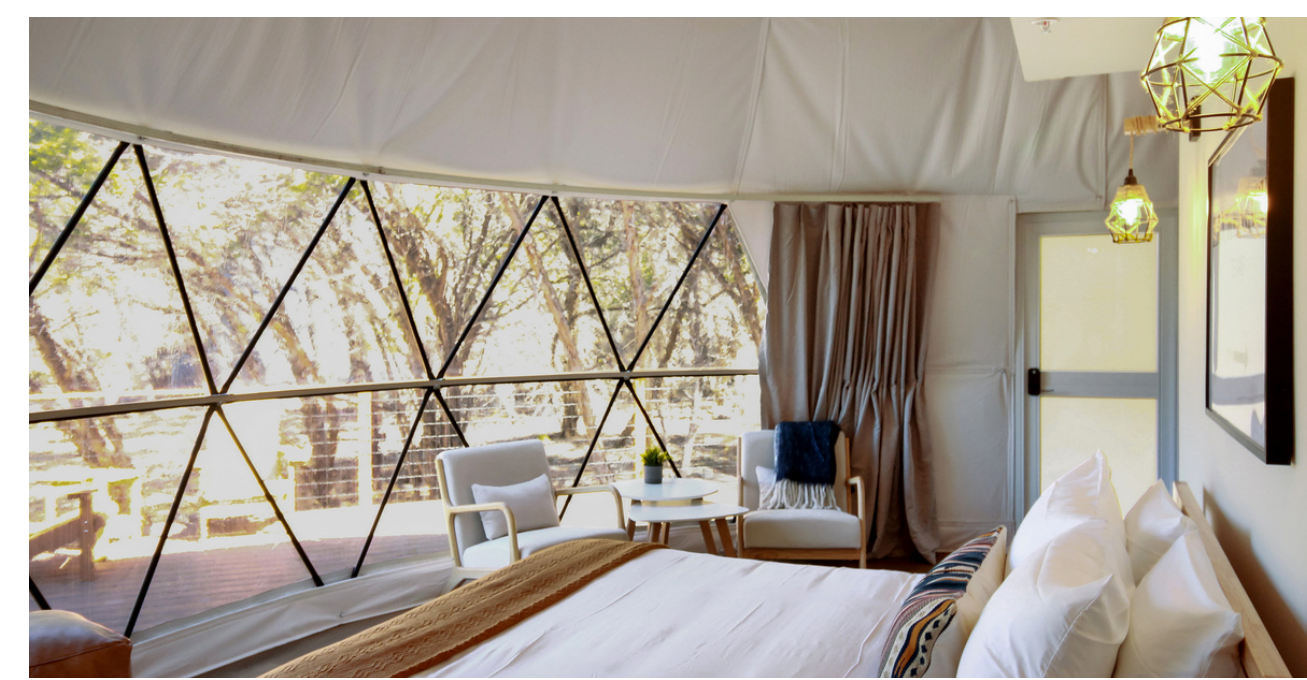

Units will be close enough to not feel isolated, but just far enough apart to feel secluded.

Relax Cabins

1 BR / 1 BATH (5 UNITS)

The one bedroom cabins feature European-style interior with modern amenities, oversized glass windows overlooking the natural landscape, a kitchenette, and private outdoor seating area – perfect for relaxation with friends or family.

415 sq ft | Sleeps up to 2
King Bed, Lofted Queen Bed

XL Geodome Suites

1 BR / 1 BATH
(10 UNITS)

Spherical geodesic dome one-bedroom suite with huge panoramic curved window stretching 16 feet allowing guests to lie in bed and view the natural scenery without leaving their cozy home. King bed on the main floor, additional queen bed in the loft space, small kitchenette, and full bathroom.

430 sq ft | Sleeps up to 4
King Bed, Queen Bed

Eco-Yurt

1 BR / 1 BATH (1 UNIT)

A 360-degree wraparound deck with private outdoor seating, a bed you won't want to leave, European-style interior furnishings with dual-vanity bathroom, and modern amenities.