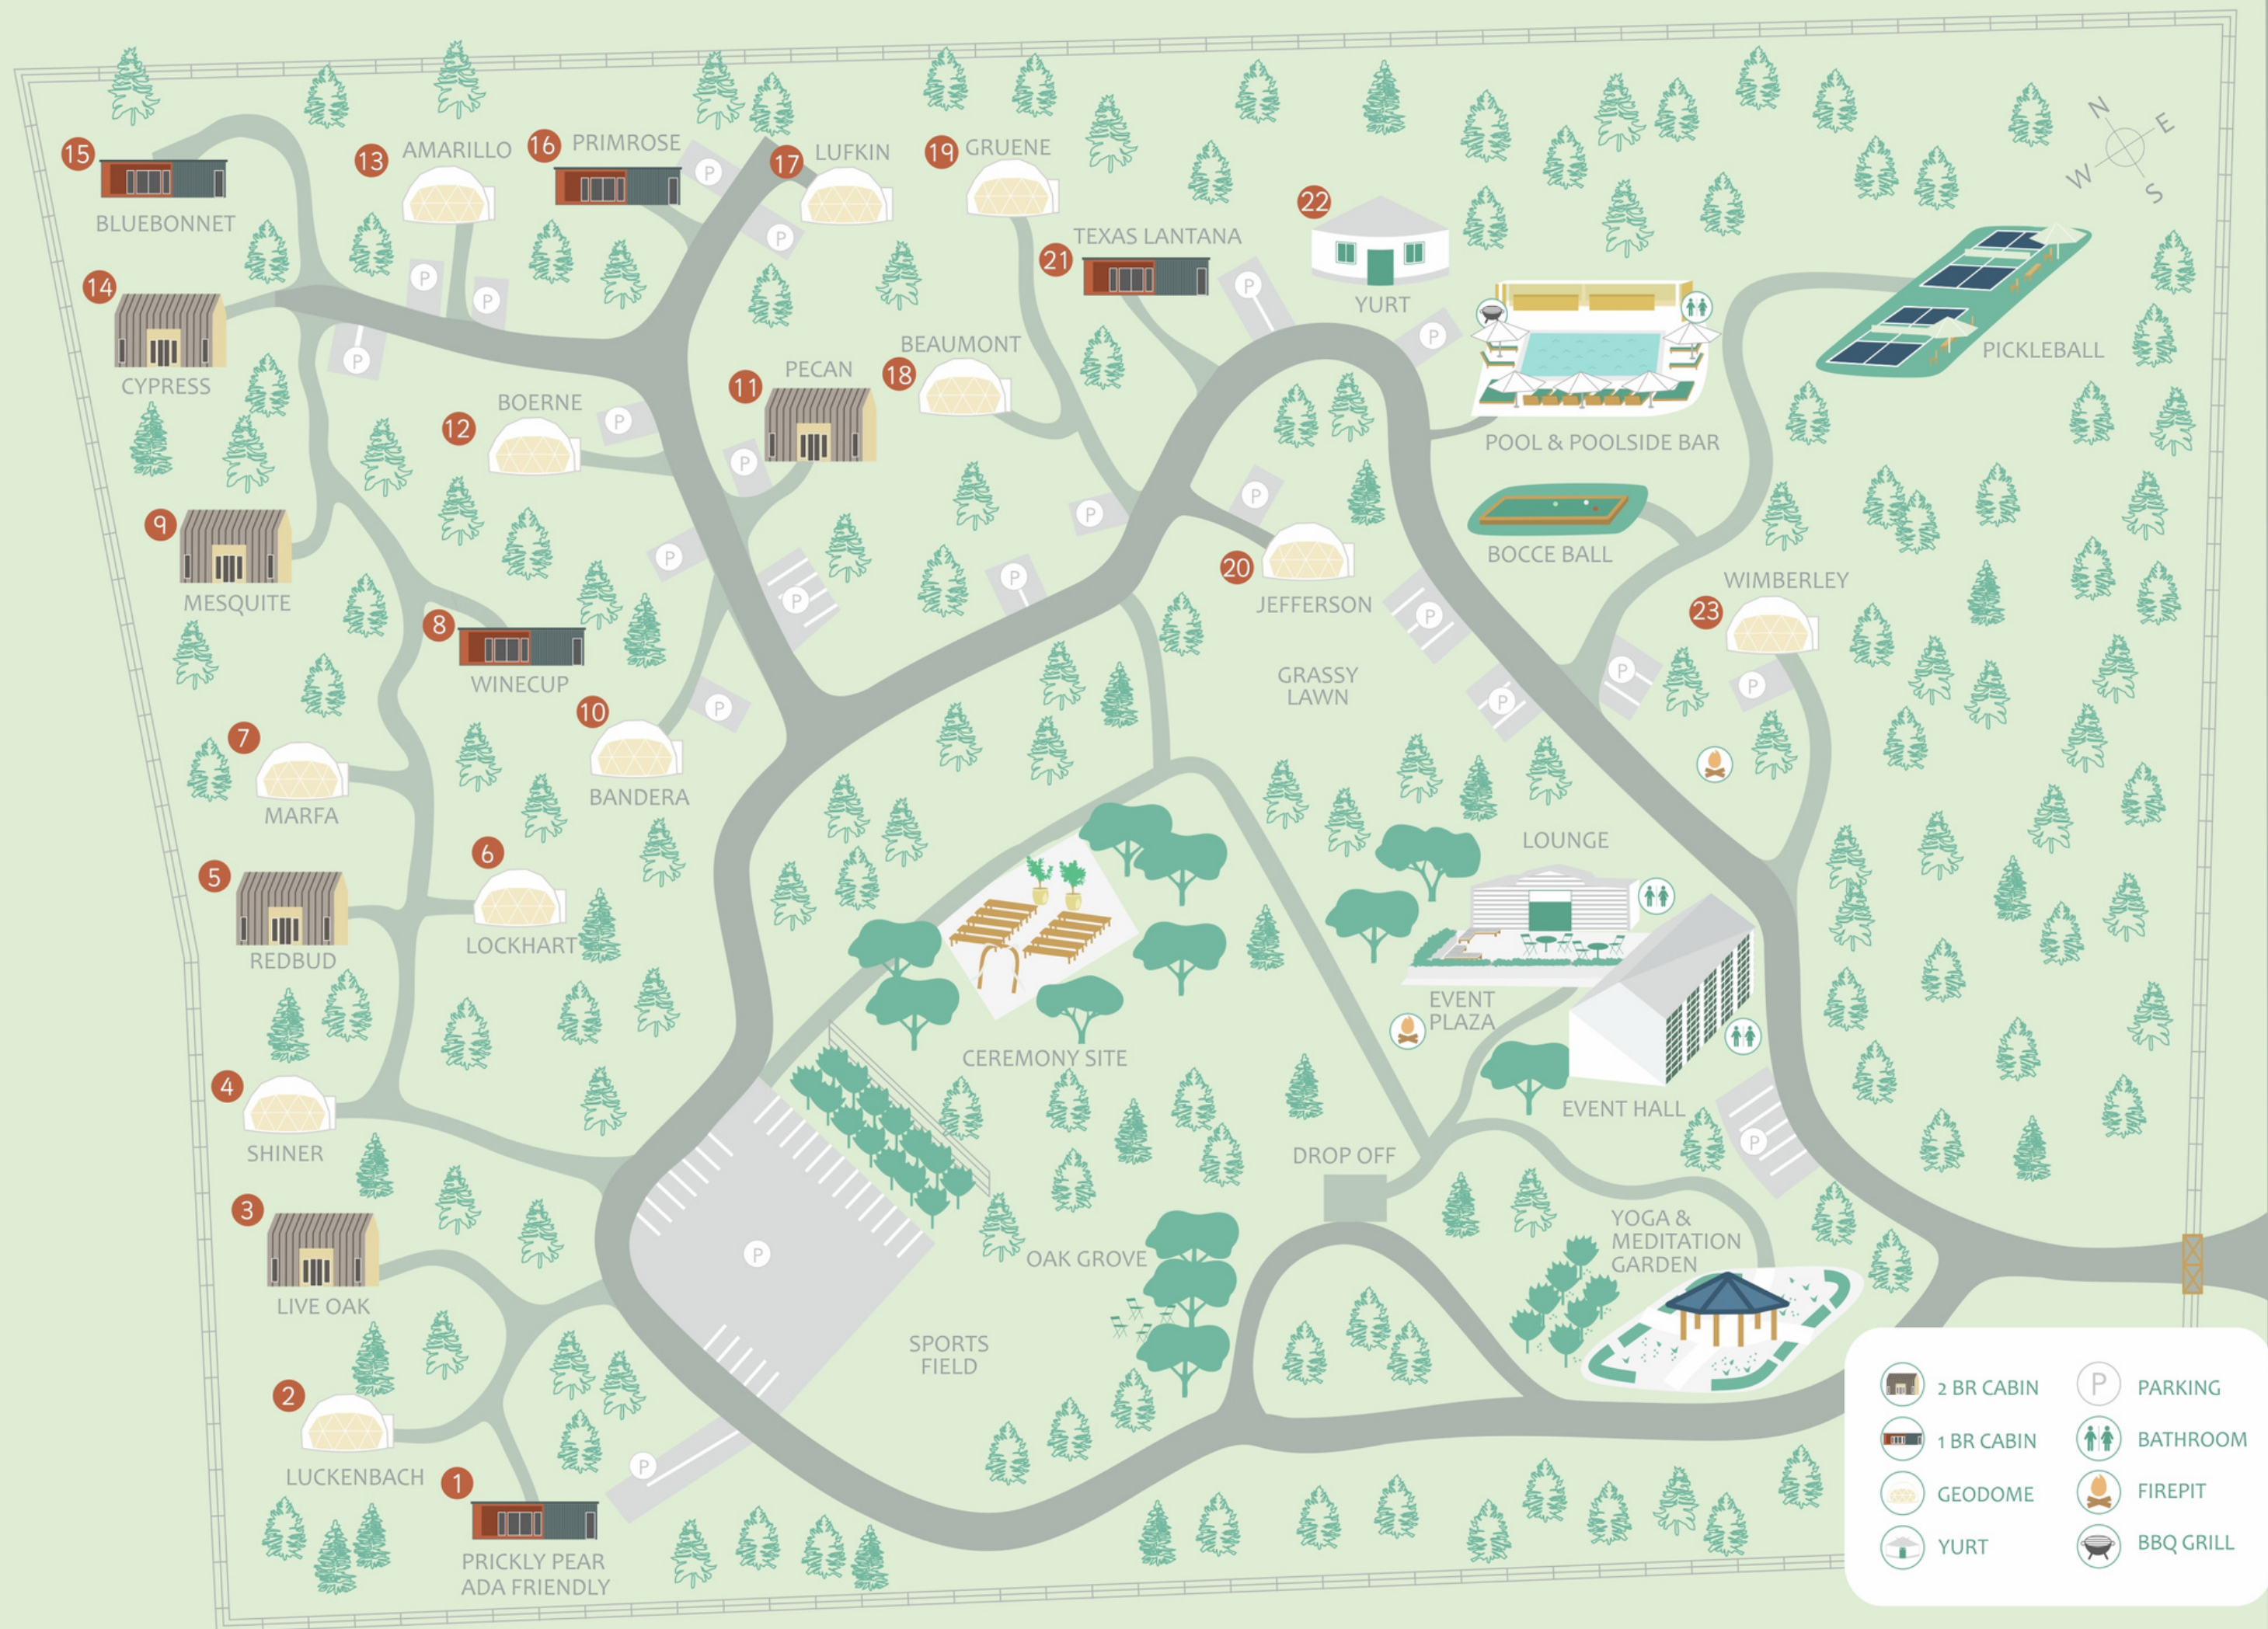

415 sq ft | Sleeps up to 2
King Bed, Lofted Queen Bed

XL Geodome Suites

1 BR / 1 BATH
(10 UNITS)

Spherical geodesic dome one-bedroom suite with huge panoramic curved window stretching 16 feet allowing guests to lie in bed and view the natural scenery without leaving their cozy home. King bed on the main floor, additional queen bed in the loft space, small kitchenette, and full bathroom.

430 sq ft | Sleeps up to 4
King Bed, Queen Bed

Eco-Yurt

1 BR / 1 BATH (1 UNIT)

A 360-degree wraparound deck with private outdoor seating, a bed you won't want to leave, European-style interior furnishings with dual-vanity bathroom, and modern amenities.

700 sq ft | Sleeps up to 4
King Bed, Queen Sleeper Sofa

Property Map

 2 BR CABIN	 PARKING
 1 BR CABIN	 BATHROOM
 GEODOME	 FIREPIT
 YURT	 BBQ GRILL

BURNETT RANCH ROAD