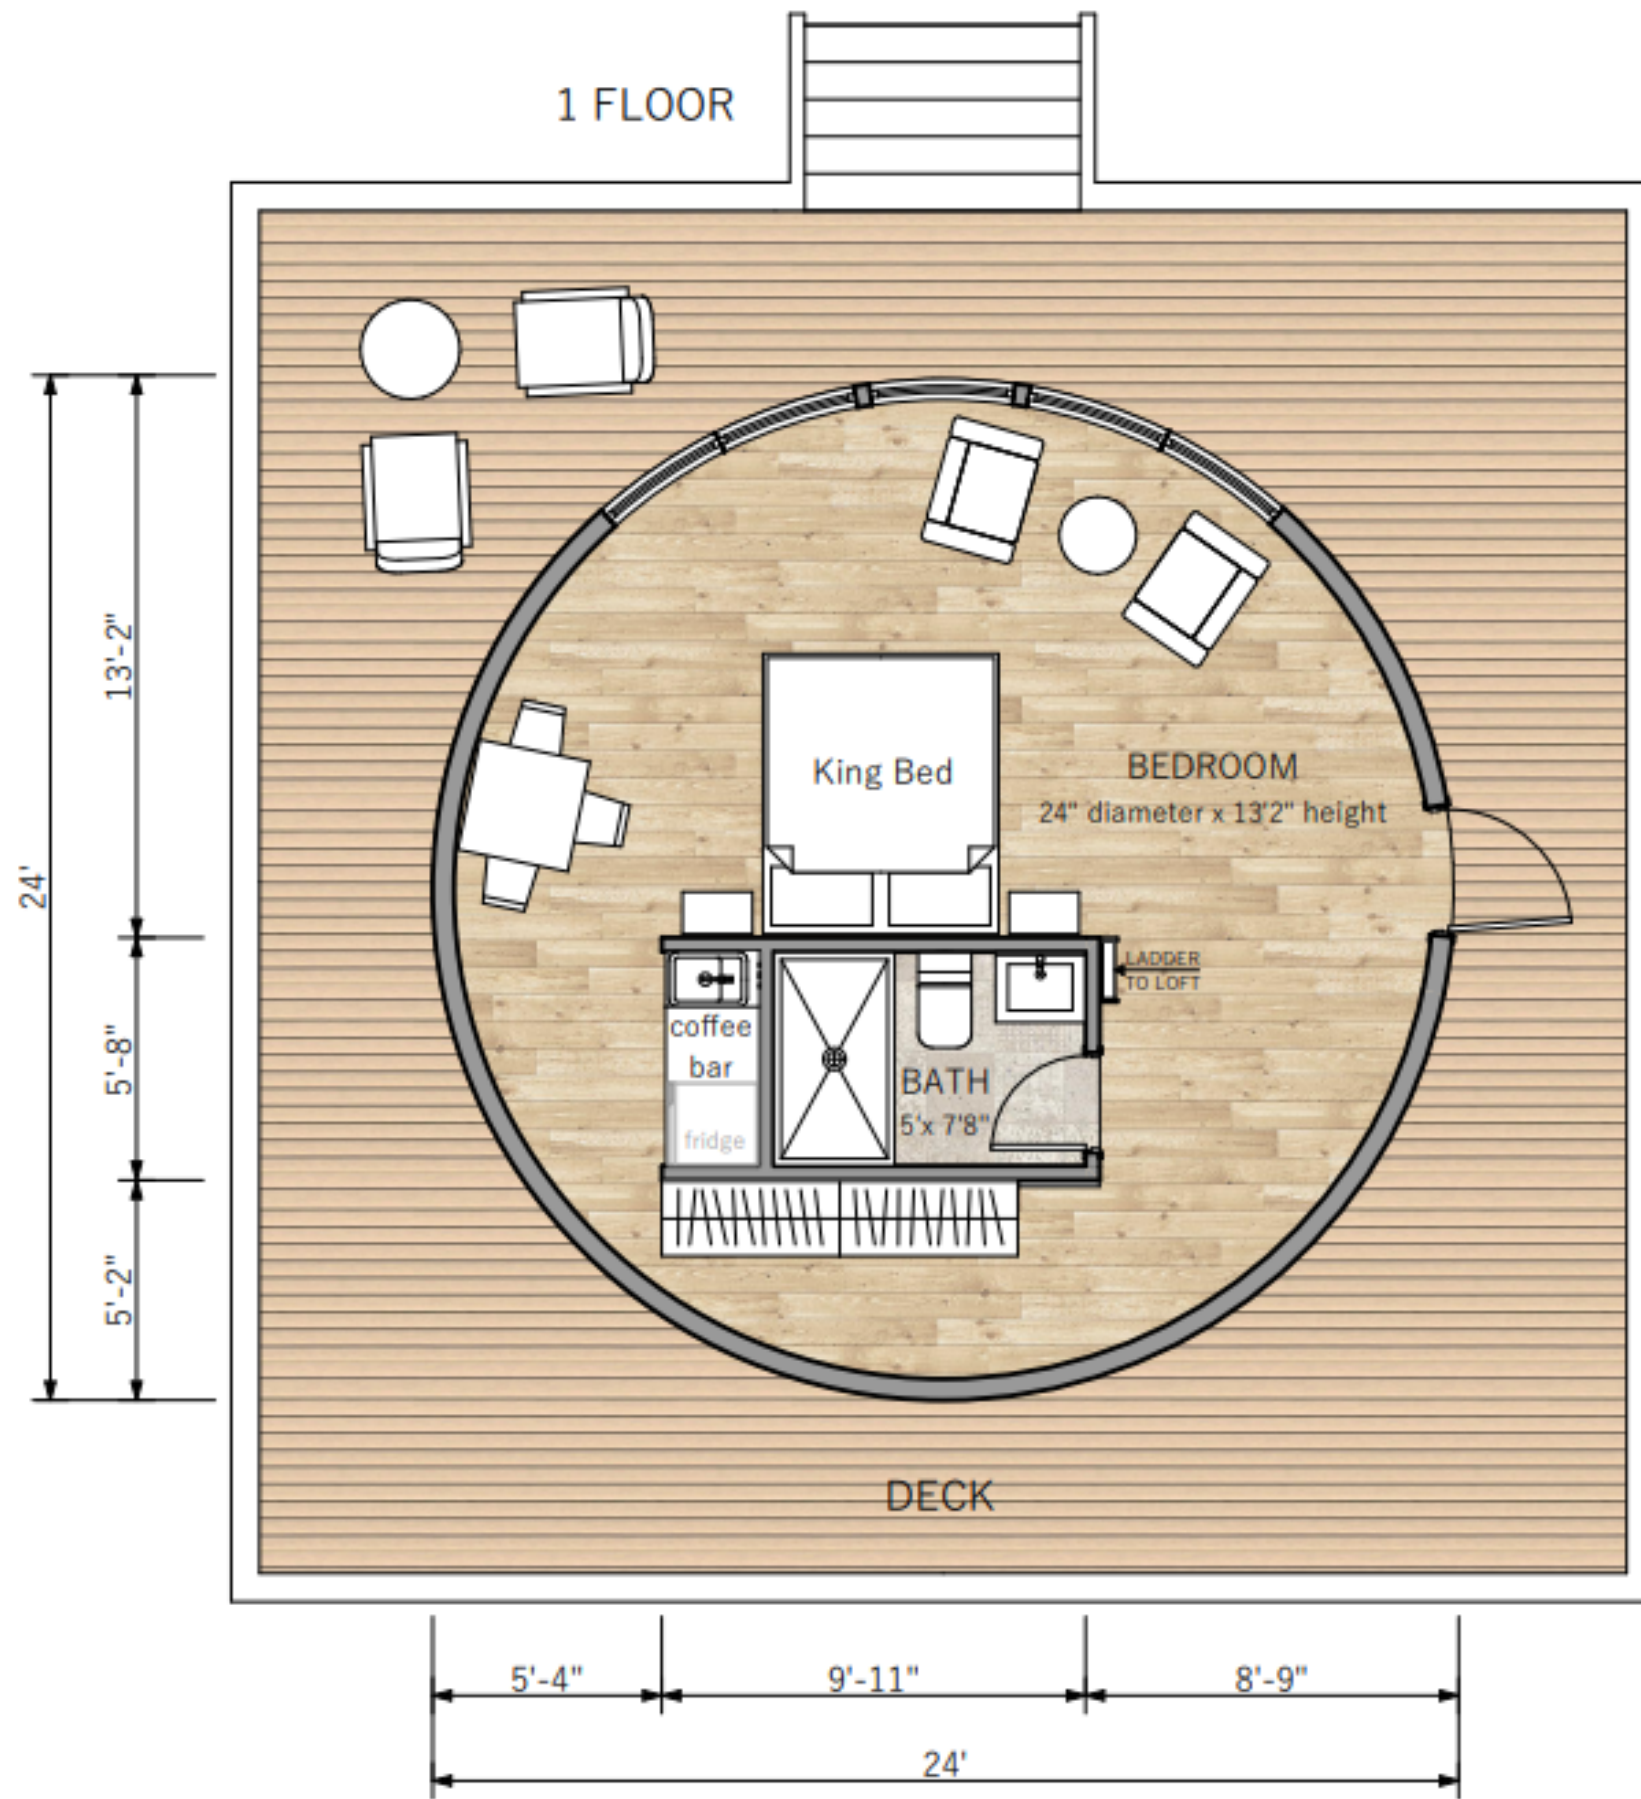

THE CEDARS RANCH FLOOR PLANS

EVENT HALL

GRAND CABIN 1st FLOOR

GRAND CABIN LOFT FLOOR

DELUXE CABIN

XL GEODOME

ECO-YURT