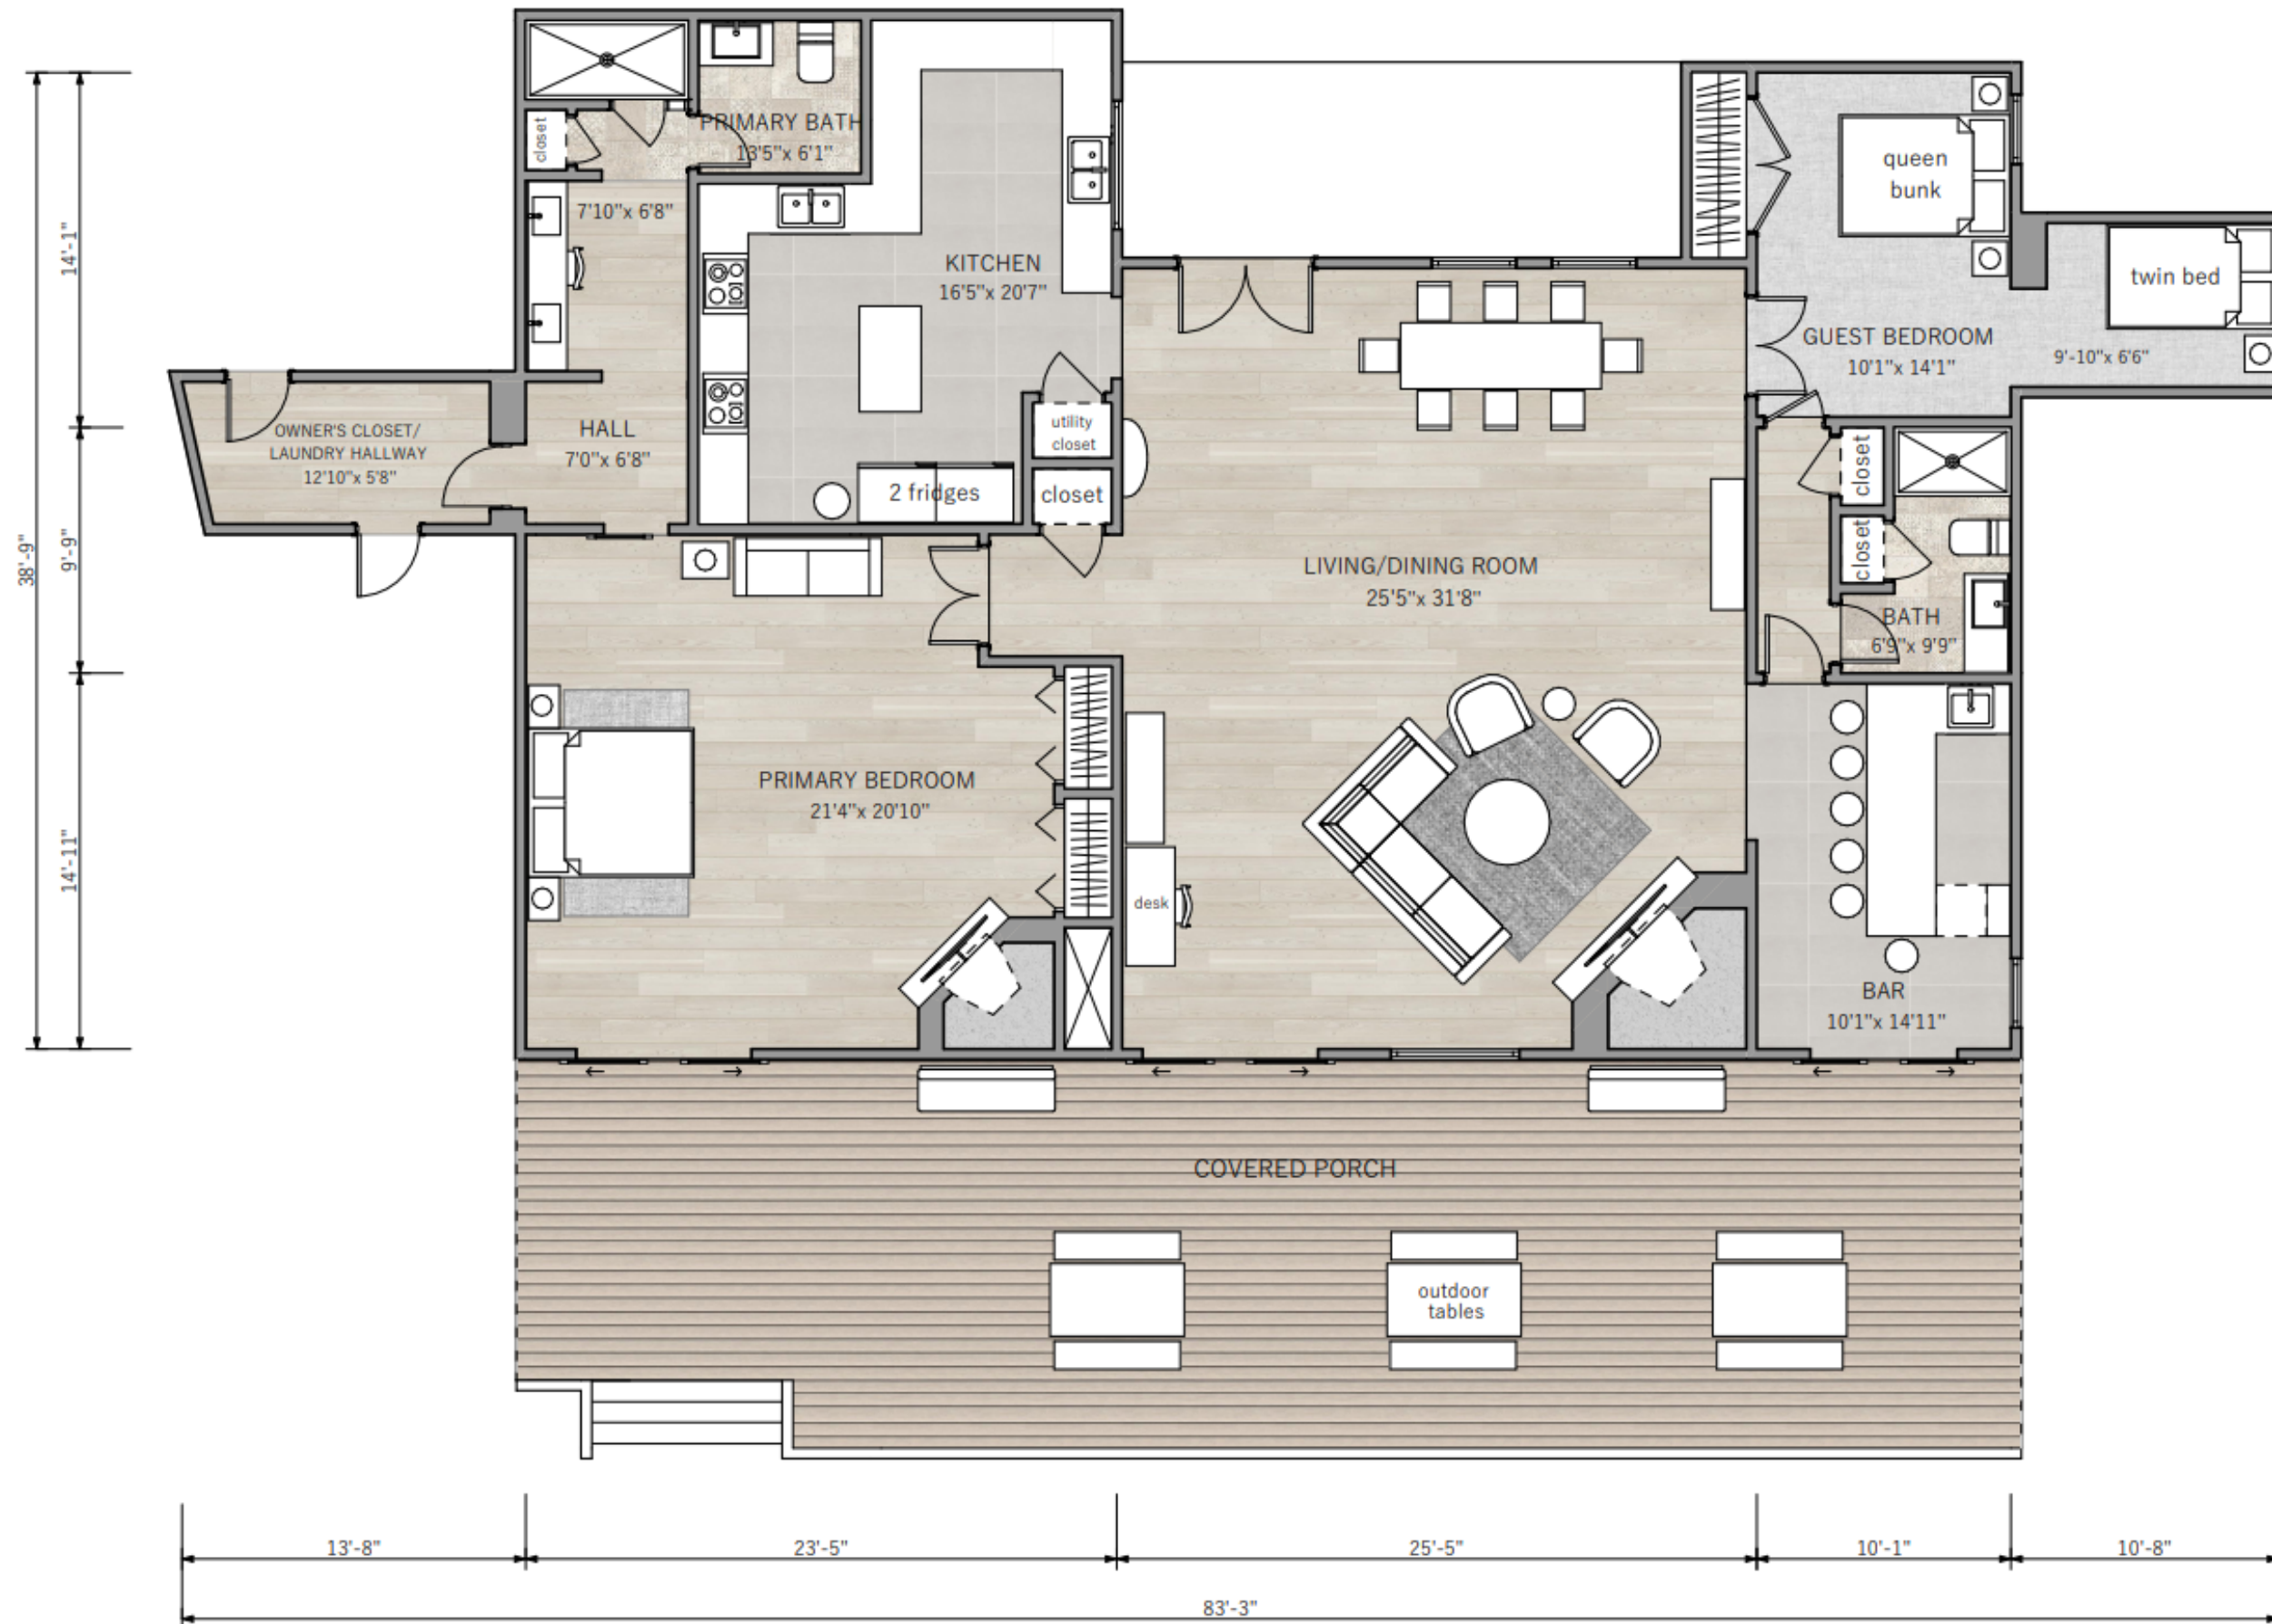

THE ESTATE ON LAKE TRAVIS
LODGING UNITS FLOOR PLANS

MAIN HOUSE SUITE

GAMEROOM SUITE

GUEST HOUSE

COTTAGE #1

COTTAGE #2