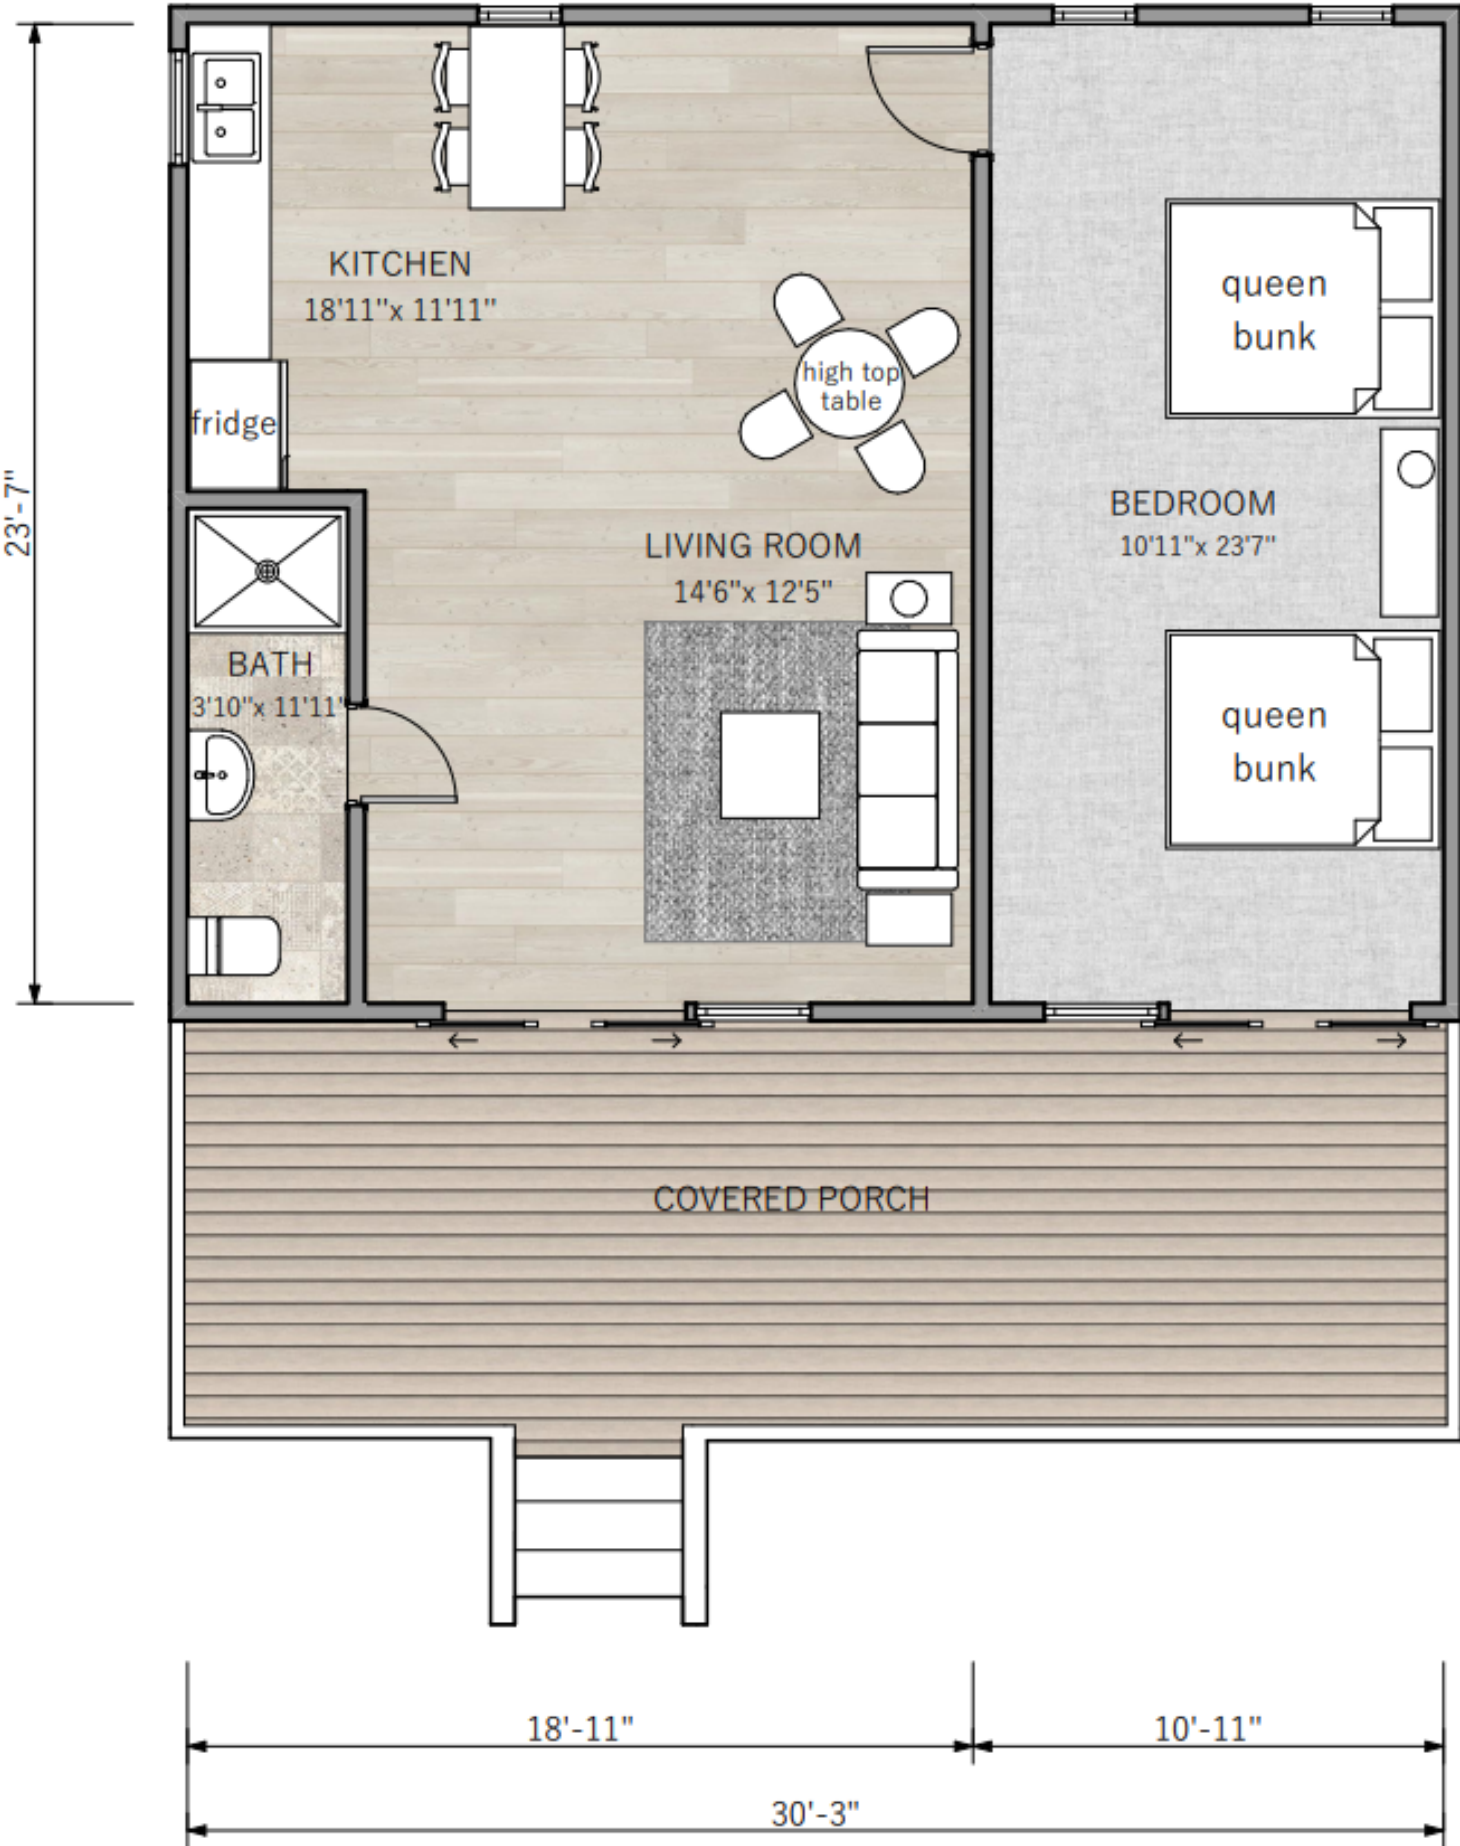

THE ESTATE ON LAKE TRAVIS
LODGING UNITS FLOOR PLANS

MAIN HOUSE SUITE

GAMEROOM SUITE

GUEST HOUSE

COTTAGE #1

COTTAGE #2