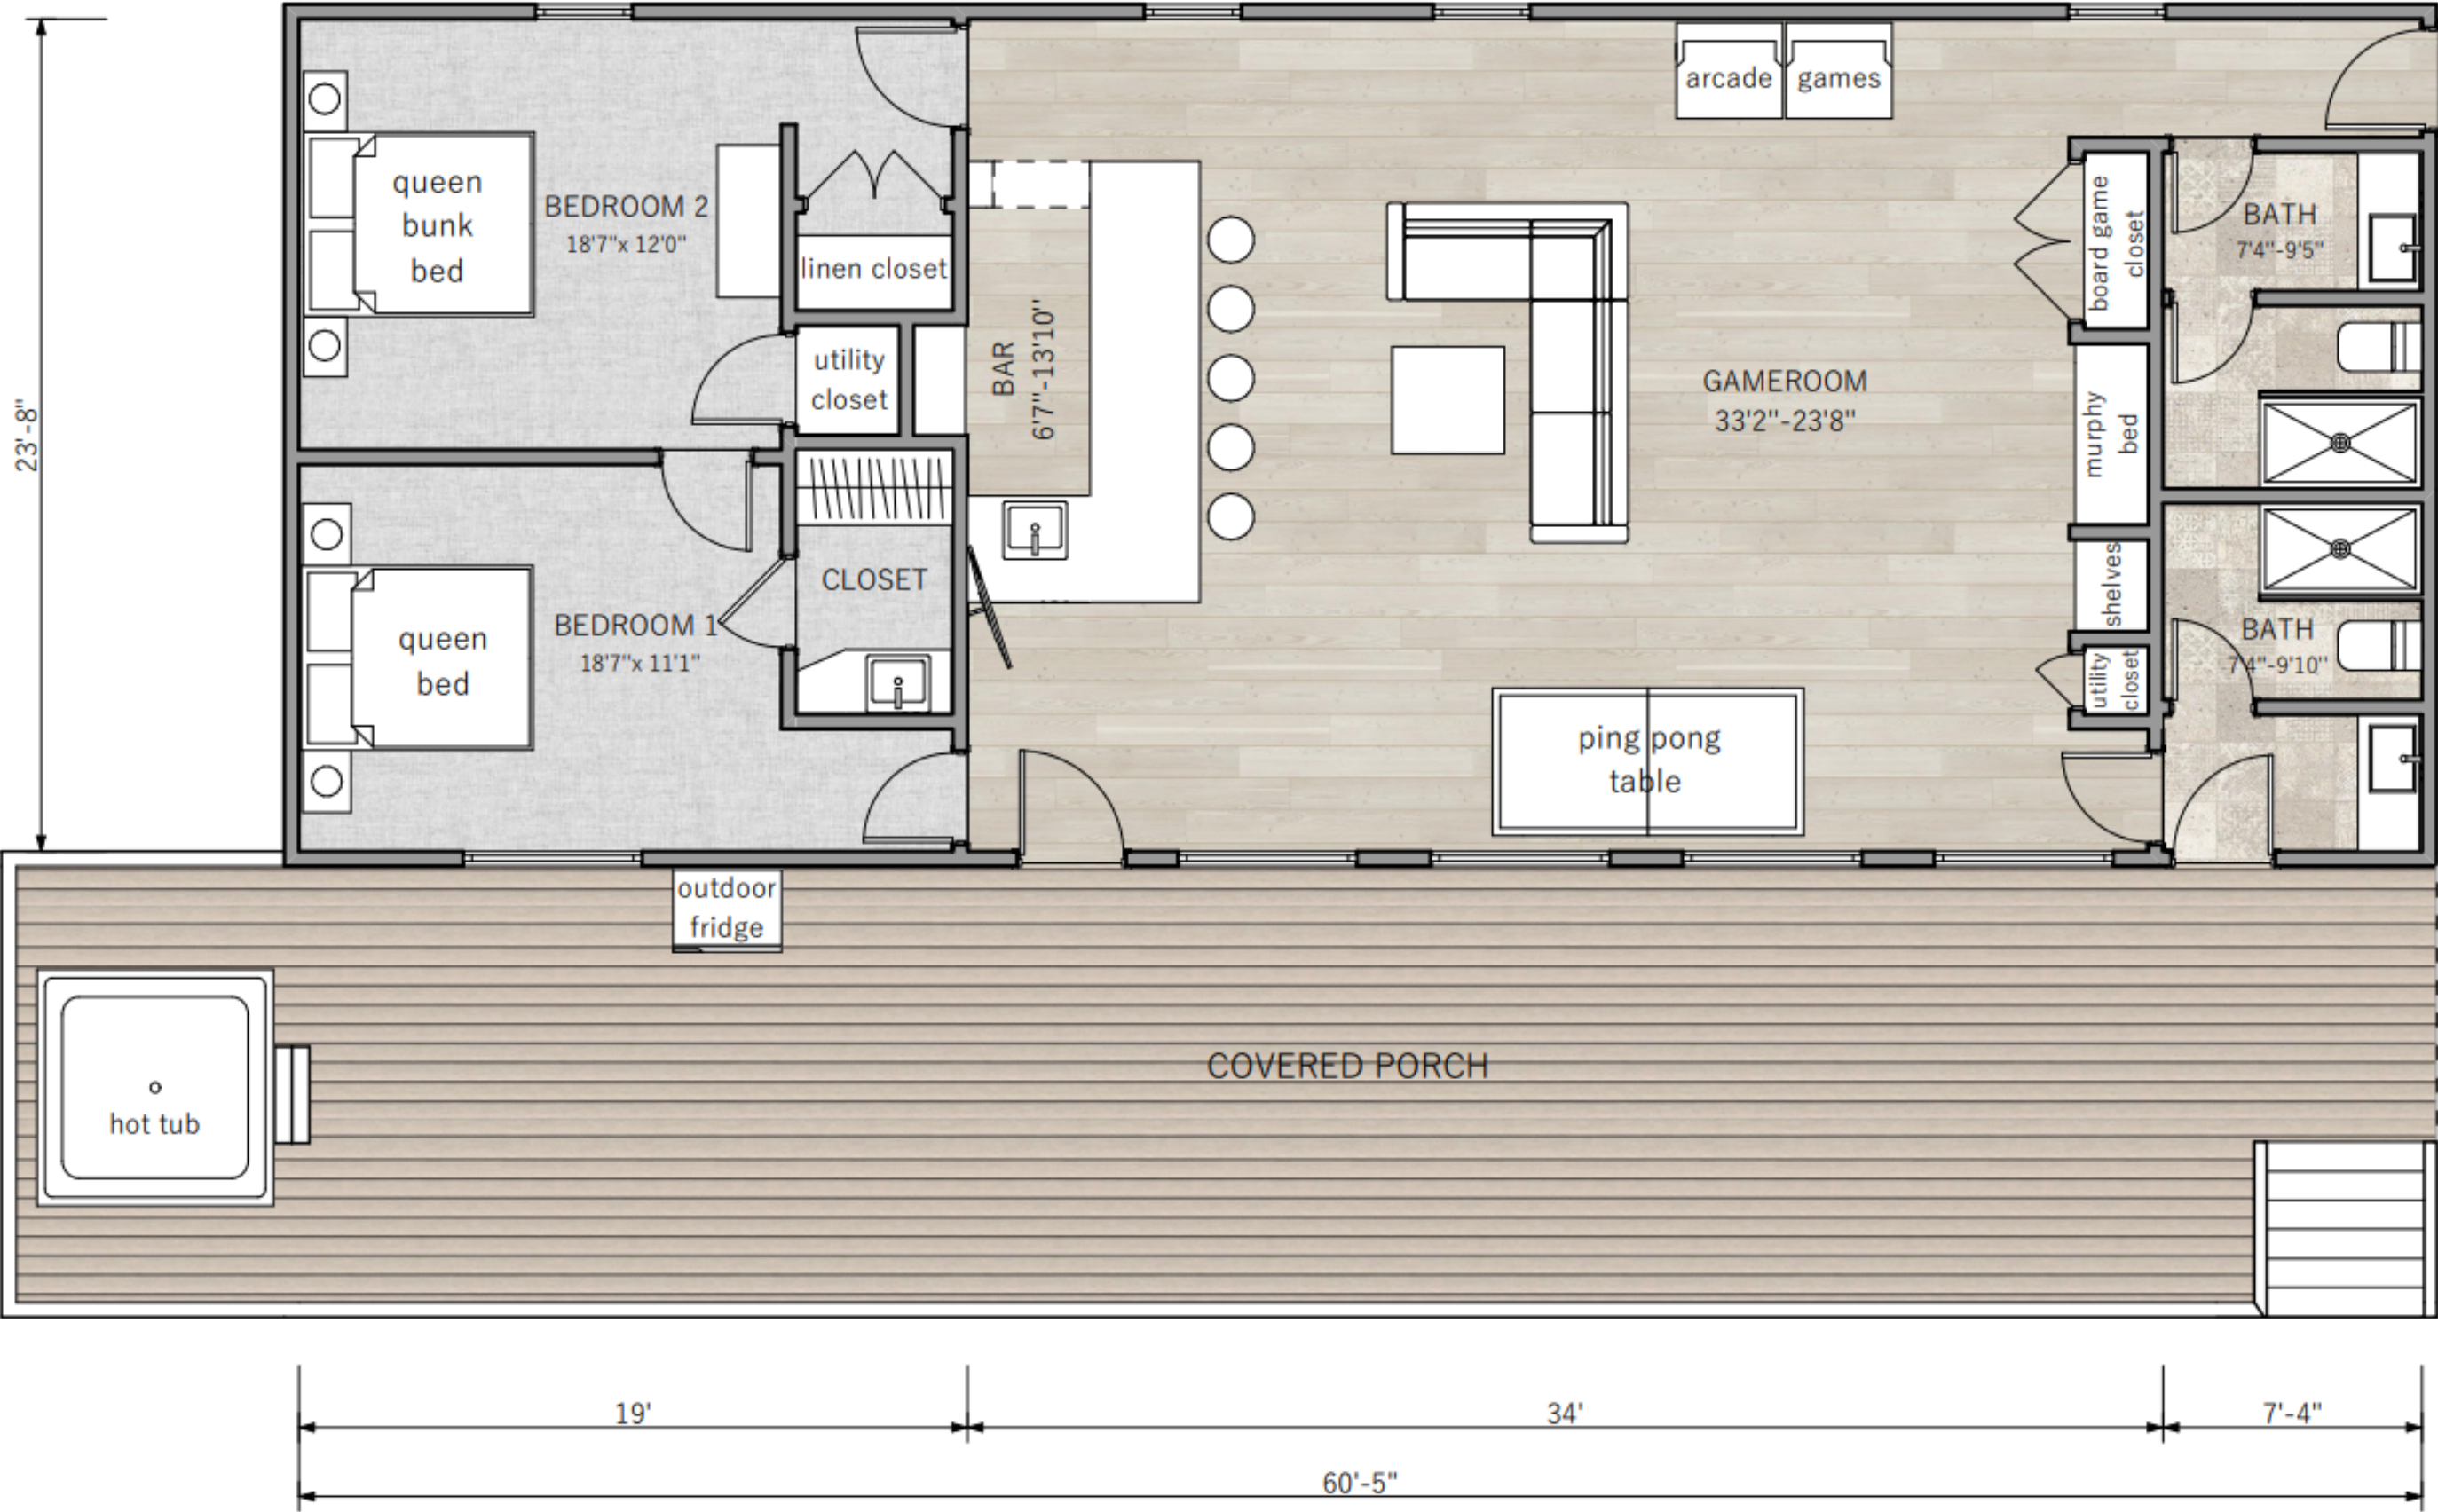

THE ESTATE ON LAKE TRAVIS
LODGING UNITS FLOOR PLANS

MAIN HOUSE SUITE

GAMEROOM SUITE

GUEST HOUSE

COTTAGE #1

COTTAGE #2